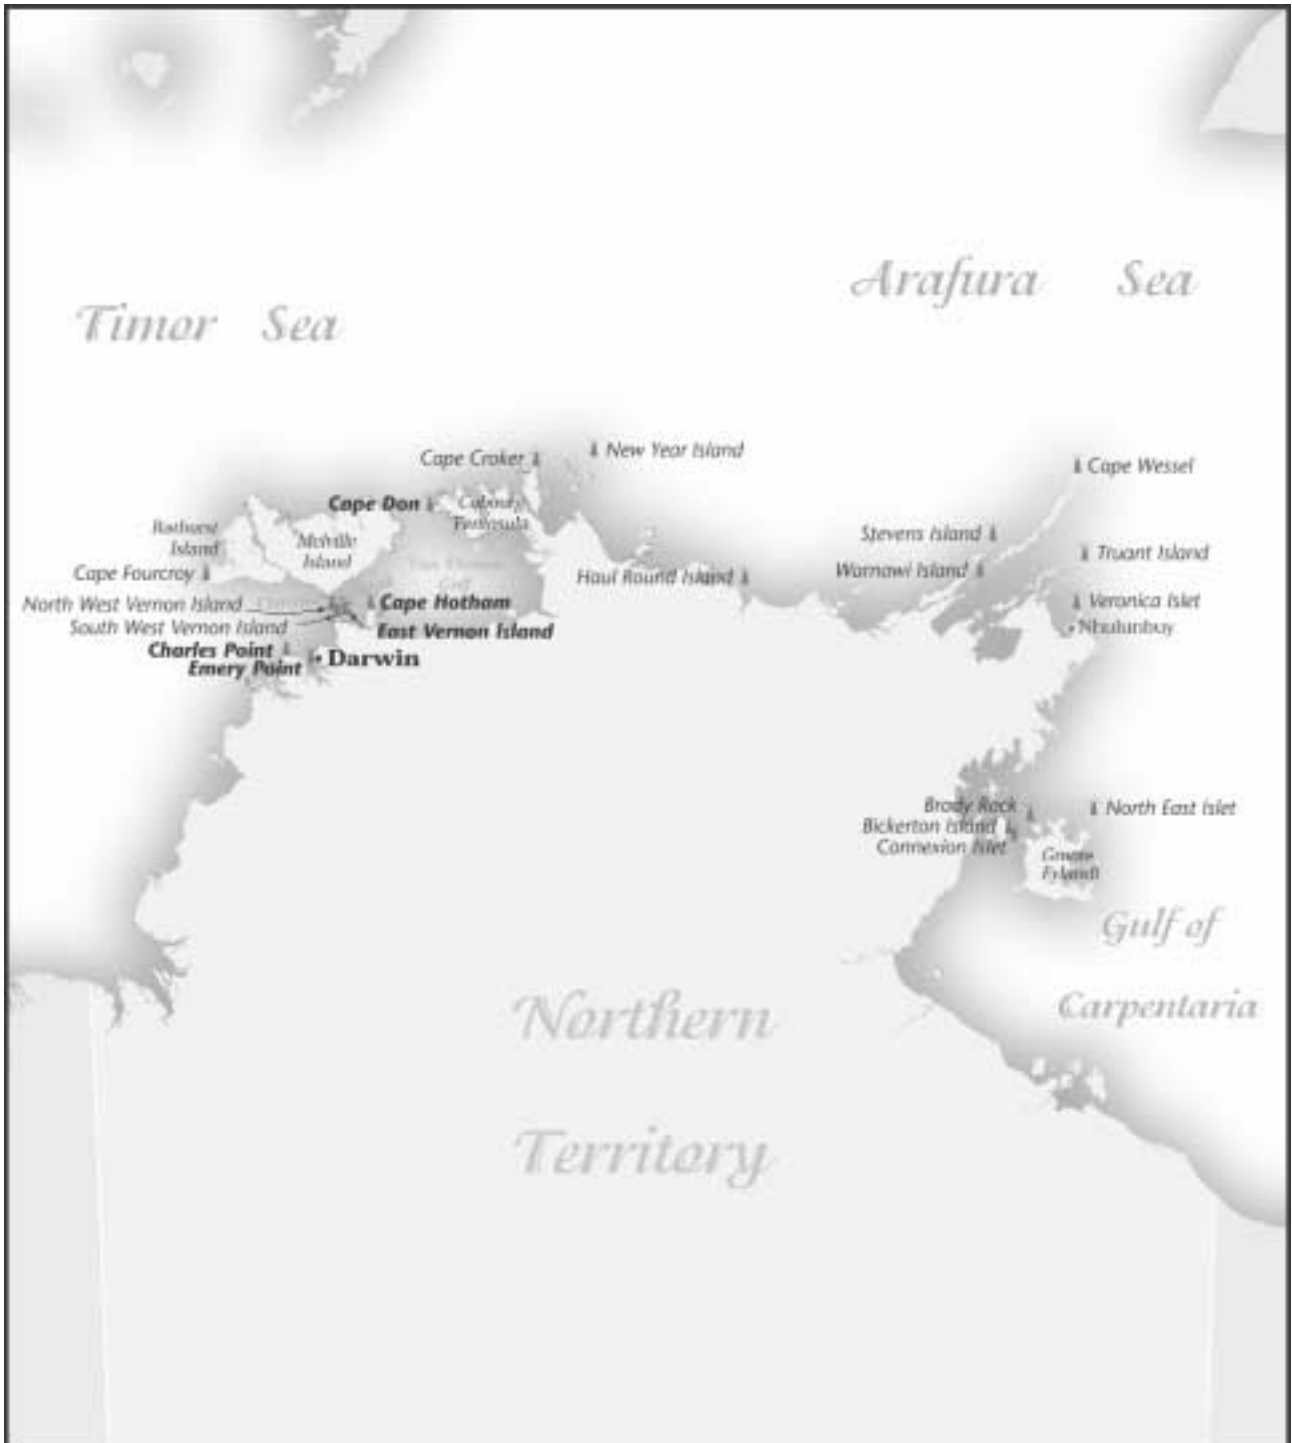

Northern Territory

©2001 John Ibbotson – from *Lighthouses of Australia Images from the End of an Era* – www.lighthouses.com.au